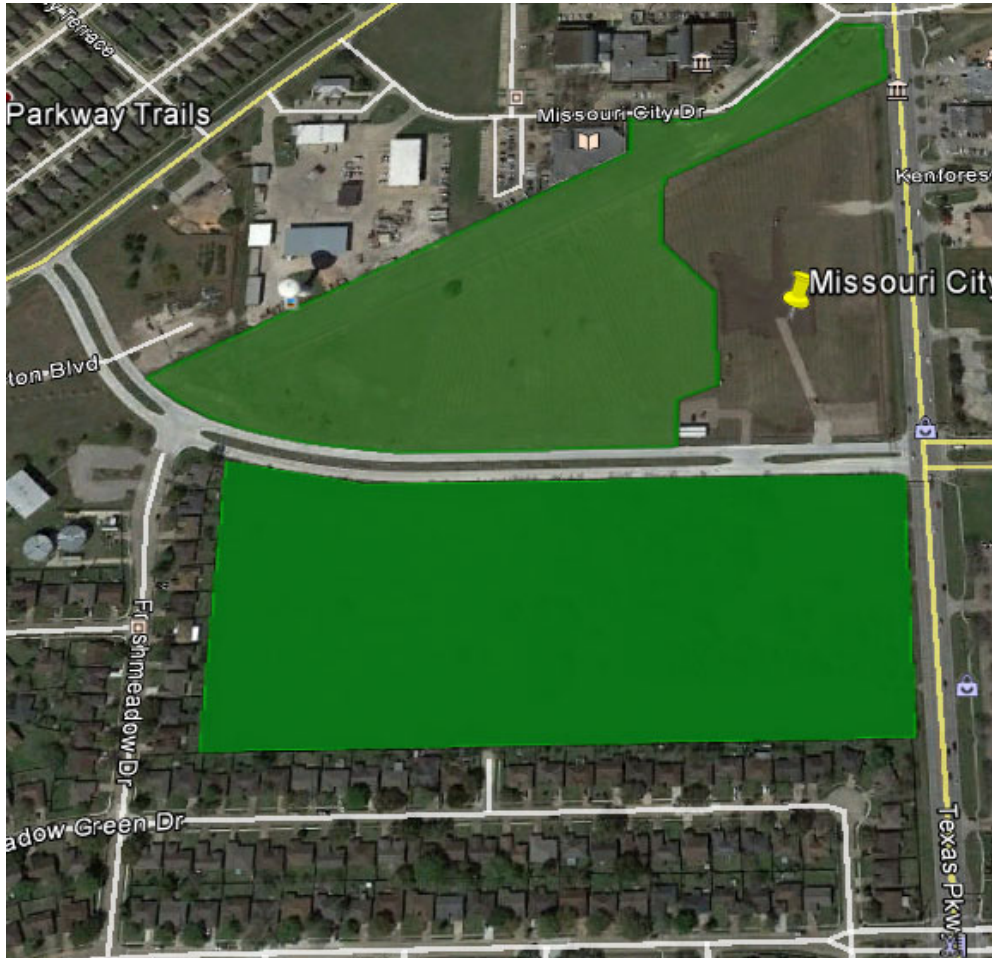

Dark Green areas - Image and total acreage are approximate totals, site visits for field verification is highly encouraged at every location.

BALANCE OF PAGE INTENTIONALLY LEFT BLANK.

SERVICE AREA – Acreage Mowing and Related Services

Southwest College - Stafford Campus

Acreage - Tractor Mow	28 Acres
-----------------------	----------

Dark Green areas - Image and total acreage are approximate totals, site visits for field verification is highly encouraged at every location.

BALANCE OF PAGE INTENTIONALLY LEFT BLANK.

SERVICE AREA – Acreage Mowing and Related Services

Southwest College - Missouri City Campus

Acreage - Tractor Mow	35 Acres
-----------------------	----------

Green areas - Image and total acreage are approximate totals, site visits for field verification is highly encouraged at every location.

BALANCE OF PAGE INTENTIONALLY LEFT BLANK.

SERVICE AREA – Acreage Mowing and Related Services

Southwest College - Brays Oaks Campus

Acreage - Tractor Mow	9 Acres
-----------------------	---------

Green areas - Image and total acreage are approximate totals, site visits for field verification is highly encouraged at every location.