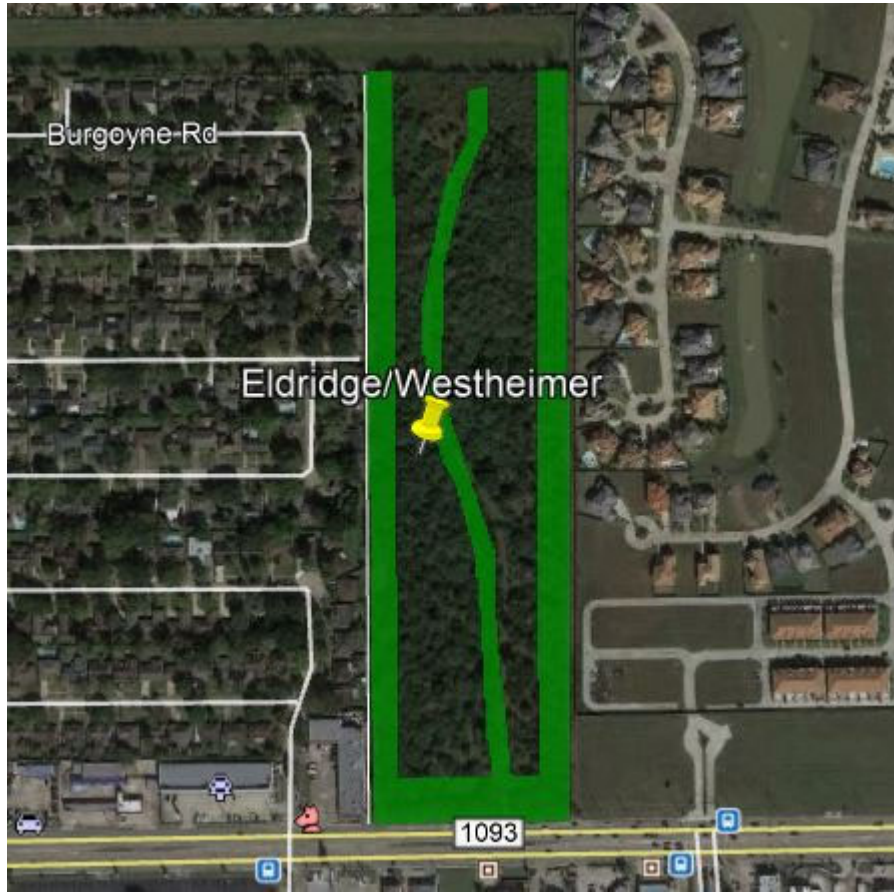

BALANCE OF PAGE INTENTIONALLY LEFT BLANK.

SERVICE AREA – Acreage Mowing and Related Services

Northwest College - Katy Campus

Acreage - Tractor Mow	17 Acres
-----------------------	----------

Dark Green areas - Image and total acreage are approximate totals, site visits for field verification is highly encouraged at every location.

BALANCE OF PAGE INTENTIONALLY LEFT BLANK.

SERVICE AREA – Acreage Mowing and Related Services

District / Systems - Fannin Warehouse

Acreage - Tractor Mow	4 Acres
-----------------------	---------

Dark Green areas - Image and total acreage are approximate totals, site visits for field verification is highly encouraged at every location.

BALANCE OF PAGE INTENTIONALLY LEFT BLANK.

SERVICE AREA – Acreage Mowing and Related Services

HCC Property - West Houston / Eldridge Property

Acreage - Tractor Mow	9 Acres
-----------------------	---------

Dark Green areas - Image and total acreage are approximate totals, site visits for field verification is highly encouraged at every location.

BALANCE OF PAGE INTENTIONALLY LEFT BLANK.