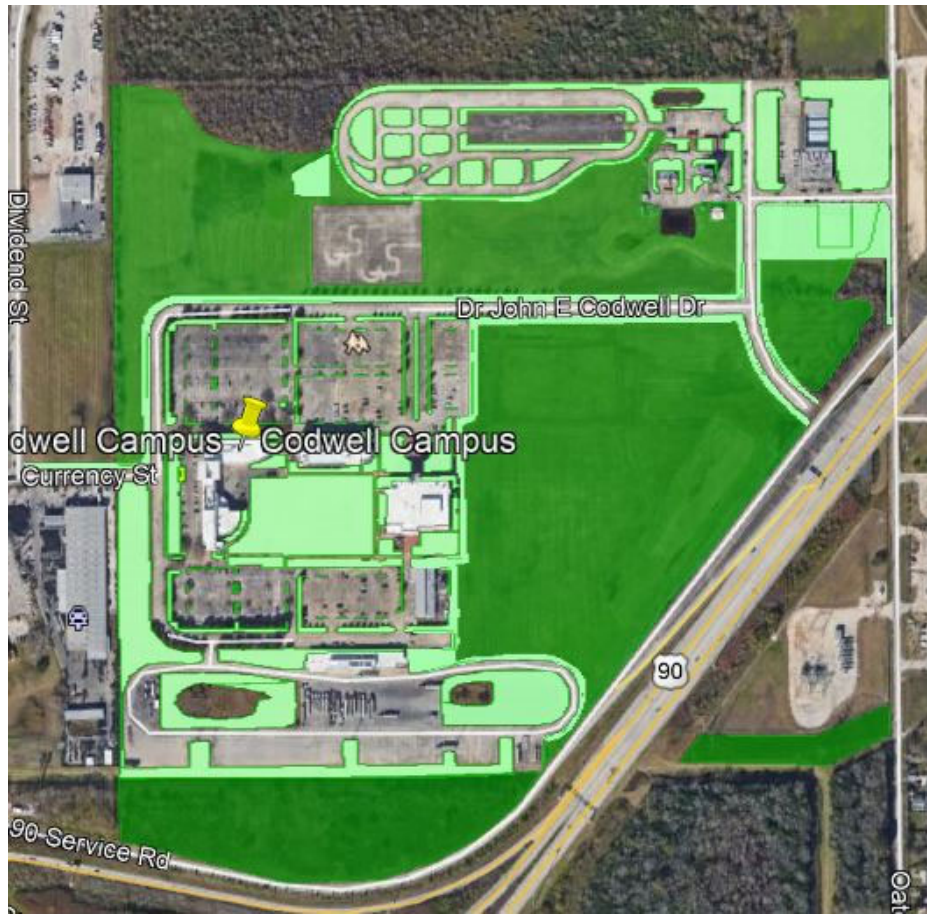

BALANCE OF PAGE INTENTIONALLY LEFT BLANK.

SERVICE AREA – Acreage Mowing and Related Services

Southwest College - Missouri City Campus

Acreage - Tractor Mow	35 Acres
-----------------------	----------

Green areas - Image and total acreage are approximate totals, site visits for field verification is highly encouraged at every location.

BALANCE OF PAGE INTENTIONALLY LEFT BLANK.

SERVICE AREA – Acreage Mowing and Related Services

Southwest College - Brays Oaks Campus

Acreage - Tractor Mow	9 Acres
-----------------------	---------

Green areas - Image and total acreage are approximate totals, site visits for field verification is highly encouraged at every location.

BALANCE OF PAGE INTENTIONALLY LEFT BLANK.

SERVICE AREA – Acreage Mowing and Related Services

Northeast College - Codwell Campus

Acreage - Tractor Mow	58 Acres
-----------------------	----------

Dark Green areas - Image and total acreage are approximate totals, site visits for field verification is highly encouraged at every location.

BALANCE OF PAGE INTENTIONALLY LEFT BLANK.

SERVICE AREA – Acreage Mowing and Related Services

Northeast College - North Forest Campus

Acreage - Tractor Mow	26 Acres
-----------------------	----------

Dark Green areas - Image and total acreage are approximate totals, site visits for field verification is highly encouraged at every location.