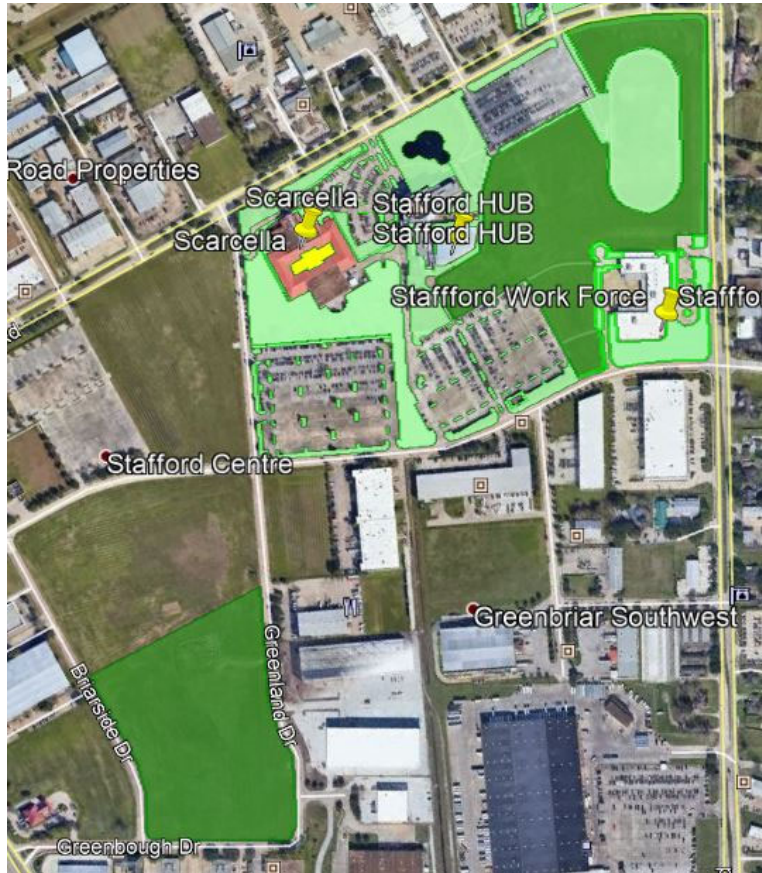

Exhibit No. 2_Campus Mapping Locations

SERVICE AREA – Acreage Mowing and Related Services

Central College / Willie Lee Gay Hall / South Campus

Acreage - Tractor Mow	32 Acres
-----------------------	----------

Dark Green areas - Image and total acreage are approximate totals, site visits for field verification is highly encouraged at every location.

BALANCE OF PAGE INTENTIONALLY LEFT BLANK.

SERVICE AREA – Acreage Mowing and Related Services

Southwest College - Stafford Campus

Acreage - Tractor Mow	28 Acres
-----------------------	----------

Dark Green areas - Image and total acreage are approximate totals, site visits for field verification is highly encouraged at every location.

BALANCE OF PAGE INTENTIONALLY LEFT BLANK.

SERVICE AREA – Acreage Mowing and Related Services

Southwest College - Missouri City Campus

Acreage - Tractor Mow	35 Acres
-----------------------	----------

Green areas - Image and total acreage are approximate totals, site visits for field verification is highly encouraged at every location.