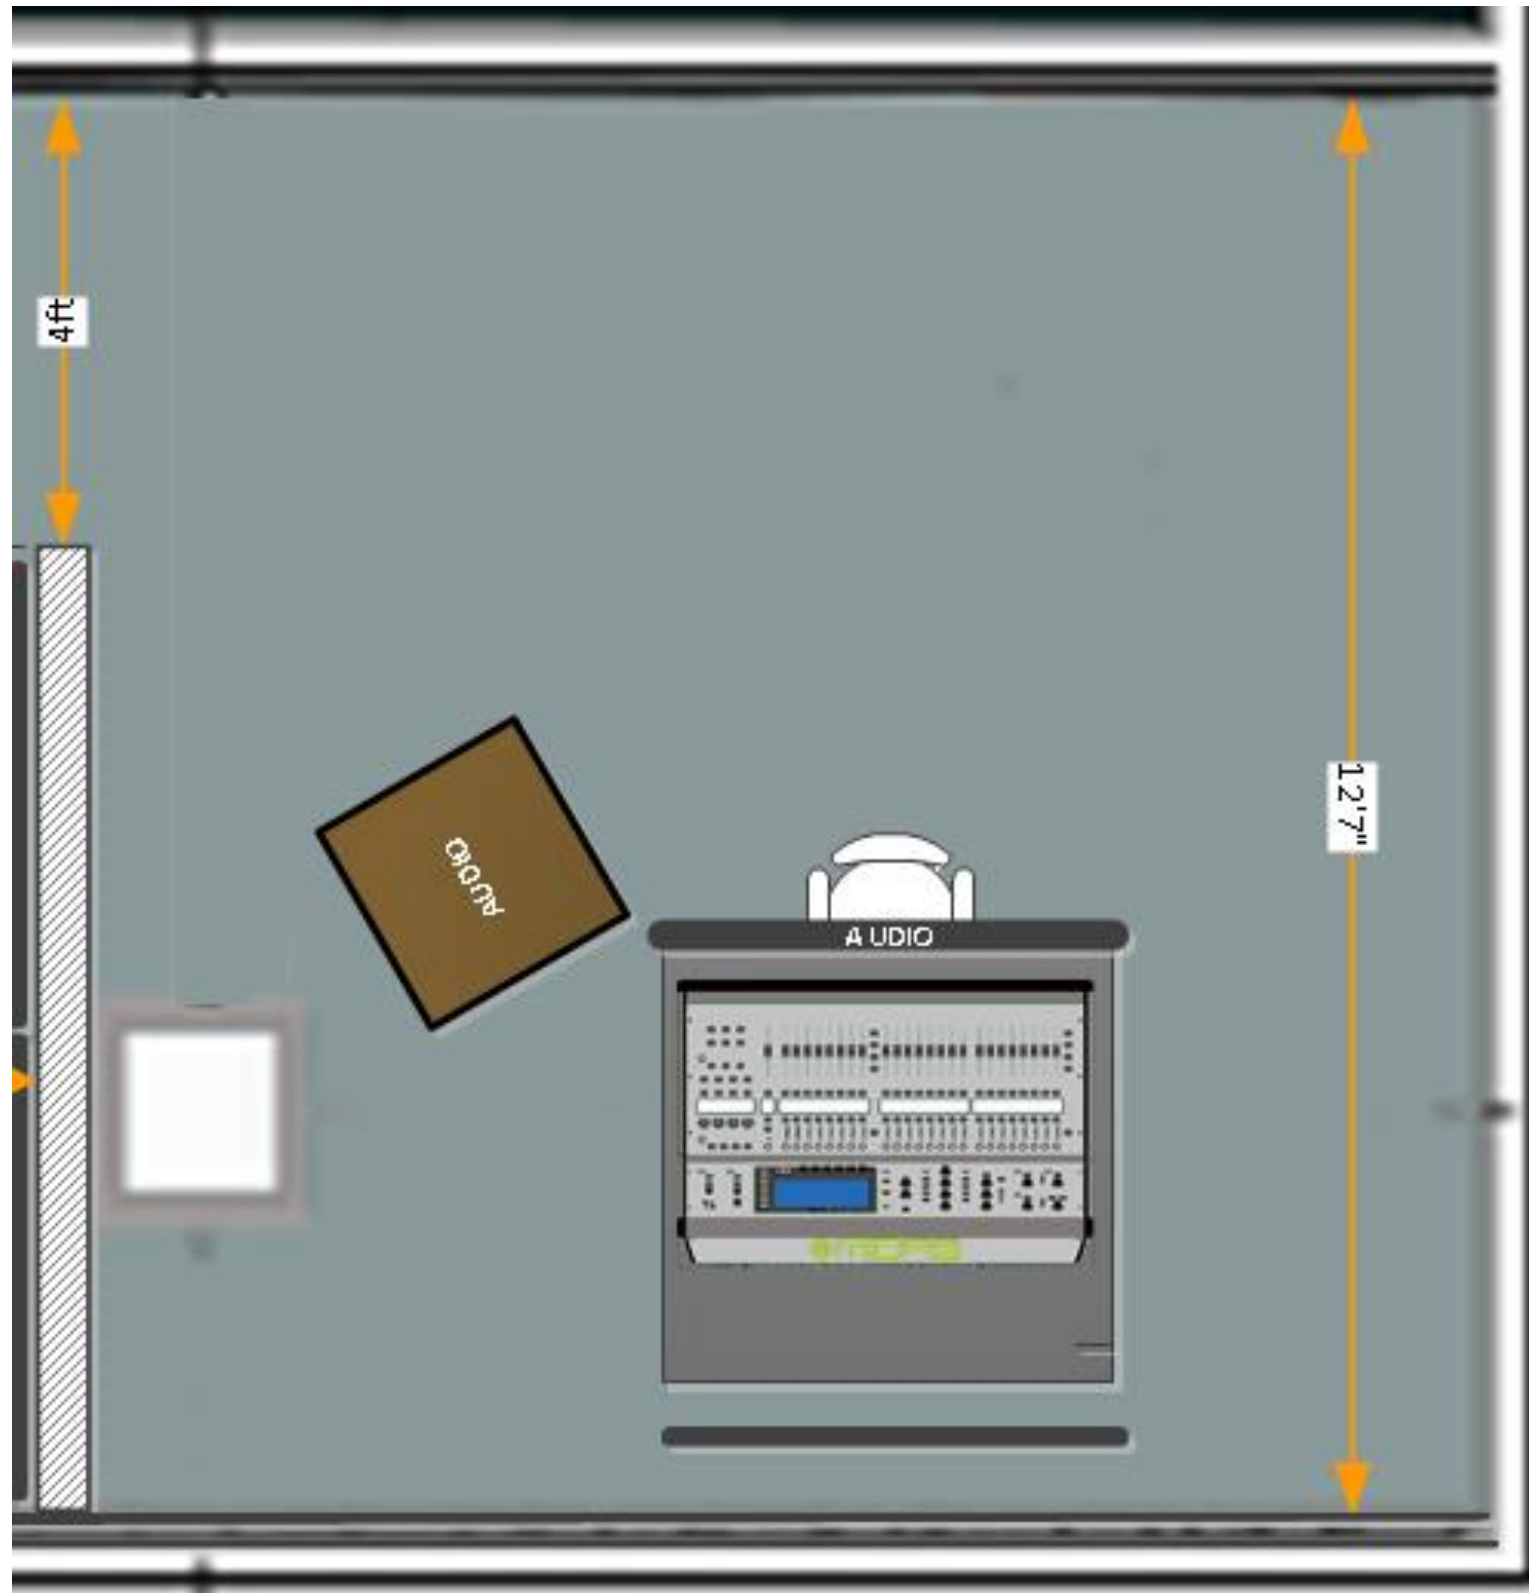

2016 HCCS ALIEF FILMAKING		
	AUDIO BOOTH		
L. BLANE HUHN	DATE AUG 10, 2016	DWG NO FILM - 2016 - 01	REV
HCC TV	SCALE NONE	11"x17"	SHEET 1 OF X