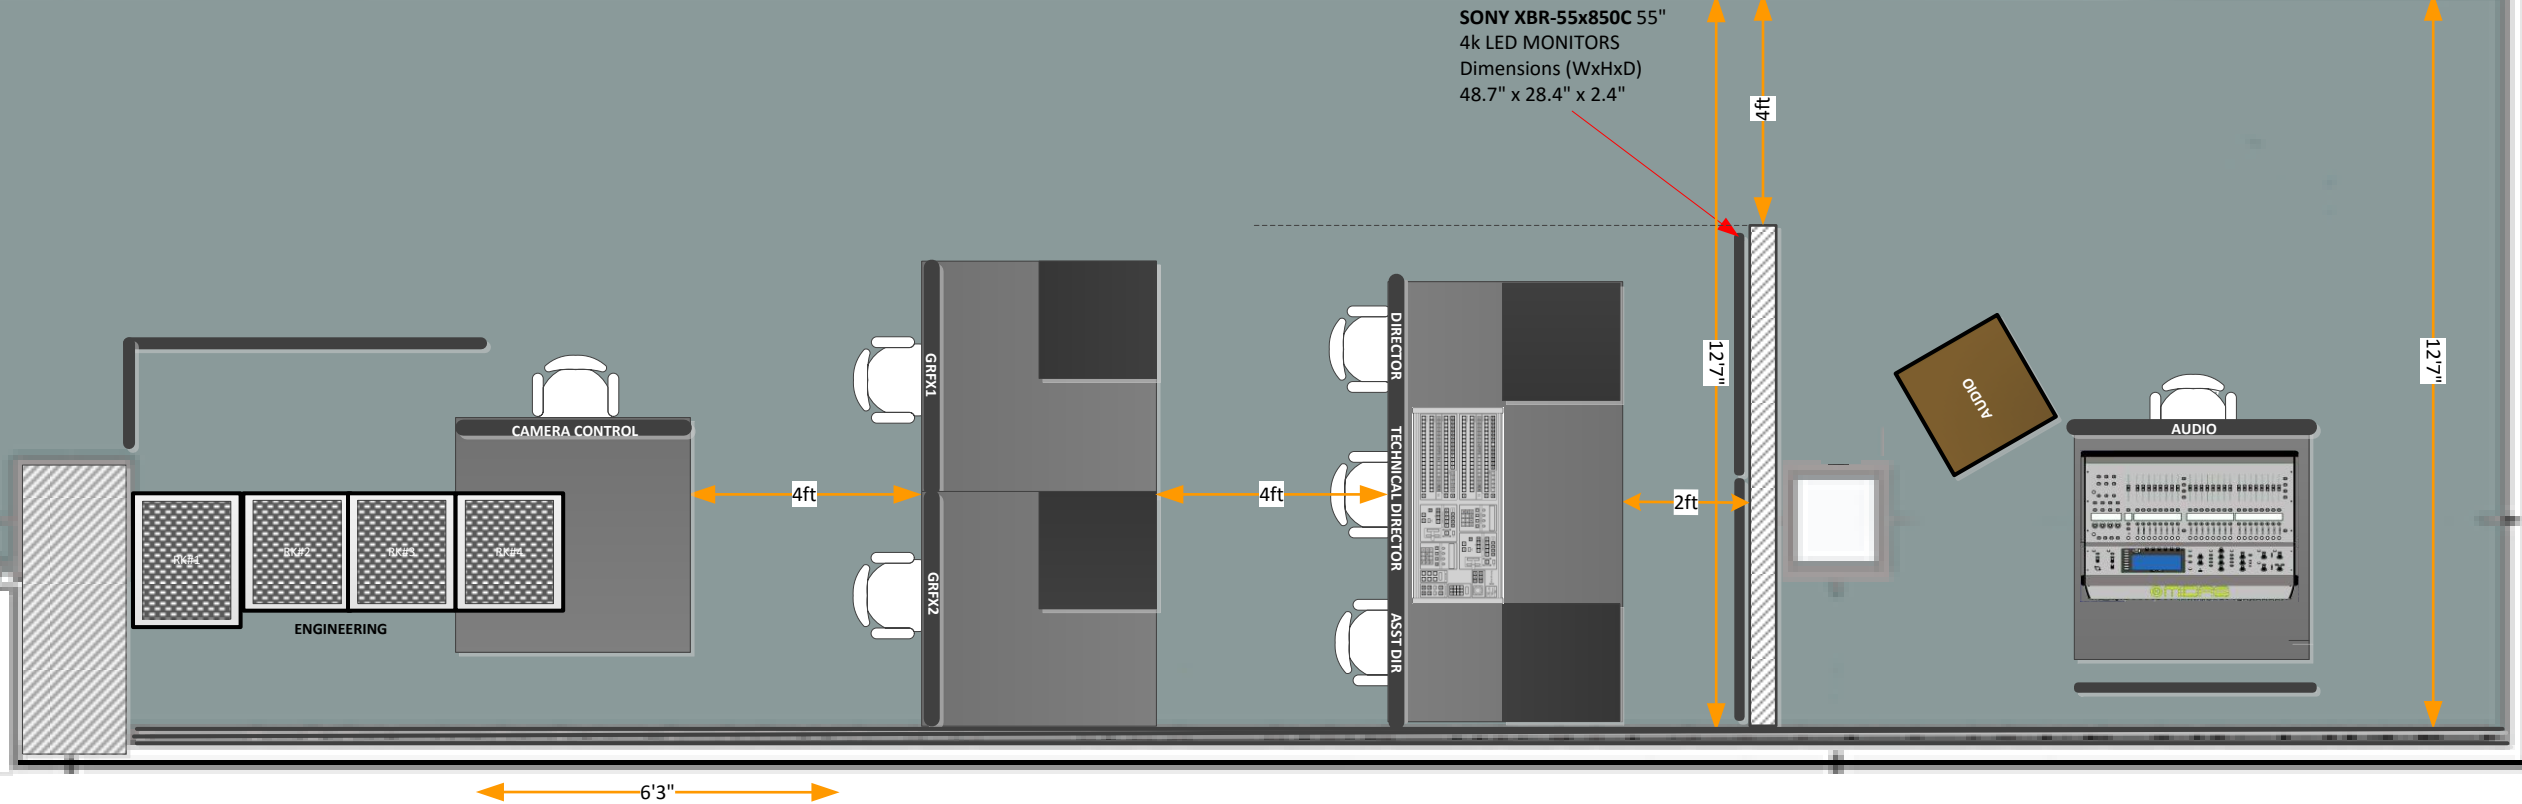

SOUNDSTAGE

SONY XBR-55x850C 55"
4k LED MONITORS
Dimensions (WxD)
48.7" x 28.4" x 2.4"

**GRFX1,2,3
50 VR-1005-Series**
Key Features:

- 10RU front, 5RU rear
- Padded Armrest
- Steel Leg Assembly
- Length: 47.5"
- Depth: 47.25"
- Height to desktop: 29.5"

**TECHNICAL DIRECTORS WORKSTATION
90-V2R Universal Workstation**
Key Features:

- 2-10RU front, 5RU rear
- Padded Armrest
- Steel Leg Assembly
- Internal Steel Support Bars
- Modular Rack and Desk Inserts for flexible layout
- Length: 89.5"
- Depth: 47.25"
- Height to desktop: 29.5"

**AUDIO BOOTH
Spire 9280 Series**
Key Features:

- 28 RU
- Simulated Wood Cabinet
- Length: 22.5"
- Depth: 24"
- Height to desktop: 57.75"

**AUDIO BOOTH
50 VNR-Series**
Key Features:

- Padded Armrest
- Steel Leg Assembly
- Length: 47.5"
- Depth: 47.25"
- Height to desktop: 29.5"